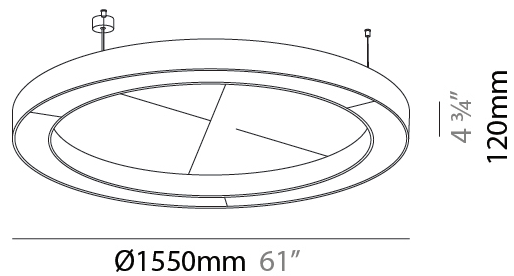

GENERAL

Series: Glorious Acoustic
Brand: Prolicht
Division: Architectural
Mounting Type: Suspension
Mounting Location: Ceiling
Subcategory: Acoustic

PHYSICAL

Shape: Round
Diameter (mm): 1550
Diameter (in): 61
Width (mm): 120
Width (in): 4 3/4
Light Distribution: Direct
Diffuser: PMMA - Opal / Micro-Prism
Fixture Finish: SSR / BKV / CWI / CRY / HAB / UFT / ITA / RUA / FTG / MYG / LOD / PUS / FRO / FUP / KIA / POP / BLS / SPG / MEY / GOH / GUM / CHC / COM / ABZ / JAG / OBR / MOS / ROR
Accent Finish: ANC / ASH / BNA / BTC / BZE / CEL / EGG / EVG / FOG / FOS / FST / FUA / IRI / IRO / KHA / LIC / LIM / MER / MSN / MUS / ONX / PEA / PLU / POL / PPY / RAY / ROY / RST / STE / SWD / TAN / TAU
Fixture Material: Aluminum
Cable Details: 2 000mm / 78 3/4" or 6 000mm / 236 1/4" Transparent Cable

ELECTRICAL

Lamp Type: LED (Zhaga Standard)
Input Wattage (W): 110
Total Output Wattage (W): 100
Dimming: Non-Dimmable
Driver Included: Yes
Driver Location: Integrated
Driver Type: Constant Current - Universal
Driver Class: Class 2
Input Voltage (V): 120 - 277

LED

Color Temperature (°K): 2700 / 3000 / 3500 / 4000
Max. Delivered Lumen (lm): Max 12515
Nominal Lumen (lm): Max 16105
CRI: >90 CRI
Lamp Life (hrs): 50000

OPTICAL

RATINGS AND CERTIFICATIONS

Certified By: CSA Certified to UL and CSA Standards
IP rating: IP20